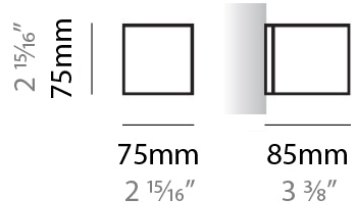

PROJECT	_____
TYPE	_____
NOTES	_____
QUANTITY	_____
DATE	_____

TOY SURFACE

D83147-WHI

GENERAL

Series: Toy _____
Brand: Panzeri _____
Division: Design _____
Mounting Type: Surface _____
Mounting Location: Wall _____

PHYSICAL

Shape: Square _____
Length (mm): 75 _____
Length (in): $2 \frac{15}{16}$ _____
Height (mm): 75 _____
Height (in): $2 \frac{15}{16}$ _____
Extension (mm): 85 _____
Extension (in): $3 \frac{3}{8}$ _____
Light Distribution: Direct / Indirect _____
Weight (kg): 0.6 _____
Weight (lbs): 1 _____
Diffuser: Frost White Glass _____
Fixture Material: Metal _____

ELECTRICAL

Number of Lamps: 1 _____
Lamp Type: LED Retrofit / Halogen _____
Bulb Included: Bulb Not Included _____
Total Output Wattage (W): 3 / 35 _____
Max. Wattage Per Lamp (W): 3 / 35 _____
Lamp Base: G9 _____
Input Voltage (V): 120 _____

LED

OPTICAL

RATINGS AND CERTIFICATIONS

Certified By: CSA Certified to UL and CSA Standards _____
IP rating: IP20 _____