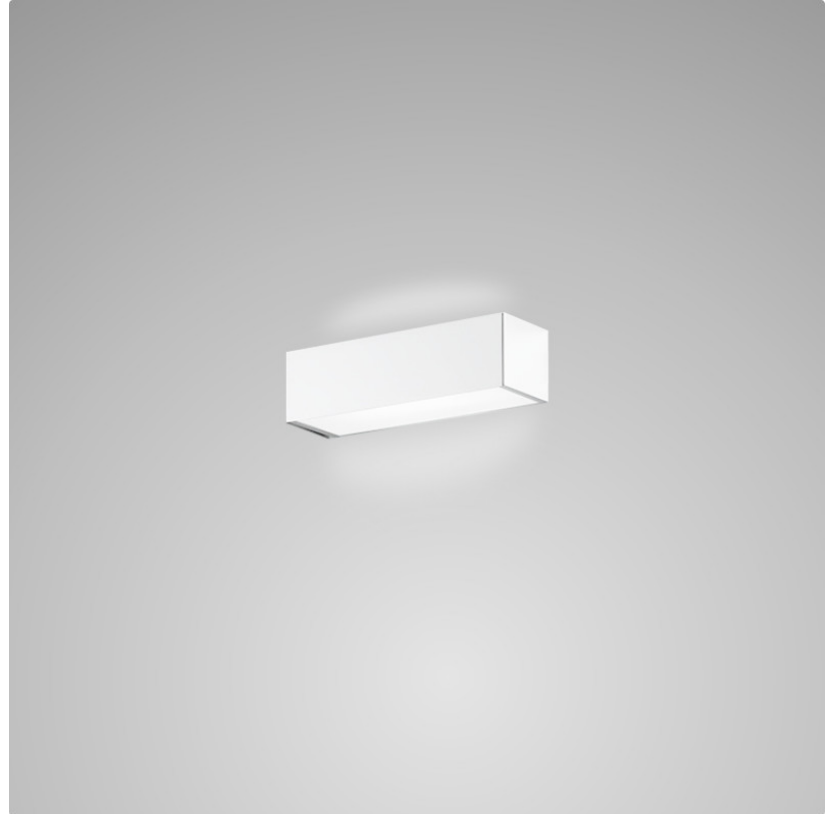

TOY SURFACE

D83281-WHI

GENERAL

Series: Toy

Brand: Panzeri

Division: Design

Mounting Type: Surface

Mounting Location: Wall

PHYSICAL

Shape: Rectangle

Length (mm): 250

Length (in): $9 \frac{13}{16}$

Height (mm): 70

Height (in): $2 \frac{3}{4}$

Extension (mm): 85

Extension (in): $3 \frac{3}{8}$

Light Distribution: Direct / Indirect

Weight (kg): 0.82

Weight (lbs): 1.8

Diffuser: Frost White Glass

Fixture Material: Metal

ELECTRICAL

Lamp Type: LED

Input Wattage (W): 13

Total Output Wattage (W): 12

Driver Included: Yes

Driver Type: Integral LED driver, 700mA (Dimming and 277V options available with remote driver sold separately)

LED

Color Temperature (°K): 3000

Max. Delivered Lumen (lm): 938

Nominal Lumen (lm): 2 x 730lm

CRI: >80 CRI

OPTICAL

RATINGS AND CERTIFICATIONS

Certified By: CSA Certified to UL and CSA Standards

IP rating: IP20