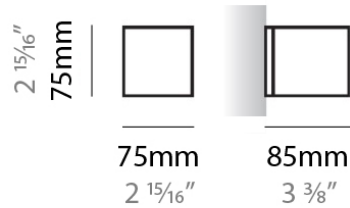

PROJECT
TYPE
NOTES
QUANTITY
DATE

TOY SURFACE

D83147-MSS

GENERAL

Series: Toy
Brand: Panzeri
Division: Design
Mounting Type: Surface
Mounting Location: Wall

PHYSICAL

Shape: Square
Length (mm): 75
Length (in): 2 ¹⁵/₁₆
Height (mm): 75
Height (in): 2 ¹⁵/₁₆
Extension (mm): 85
Extension (in): 3 ³/₈
Light Distribution: Direct / Indirect
Weight (kg): 0.6
Weight (lbs): 1
Diffuser: Frost White Glass
Fixture Material: Metal

ELECTRICAL

Number of Lamps: 1
Lamp Type: LED Retrofit / Halogen
Bulb Included: Bulb Not Included
Total Output Wattage (W): 3 / 35
Max. Wattage Per Lamp (W): 3 / 35
Lamp Base: G9
Input Voltage (V): 120

LED

Nominal Lumen (lm): 650

OPTICAL

RATINGS AND CERTIFICATIONS

Certified By: CSA Certified to UL and CSA Standards
IP rating: IP20