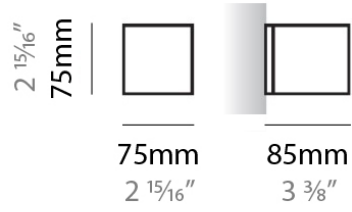

PROJECT
TYPE
NOTES
QUANTITY
DATE

TOY SURFACE

D83147-MSS

GENERAL

Series: Toy
Brand: Panzeri
Division: Design
Mounting Type: Surface
Mounting Location: Wall

PHYSICAL

Shape: Square
Length (mm): 75
Length (in): 2 15/16
Height (mm): 75
Height (in): 2 15/16
Extension (mm): 85
Extension (in): 3 3/8
Light Distribution: Direct / Indirect
Weight (kg): 0.6
Weight (lbs): 1
Diffuser: Frost White Glass
Fixture Material: Metal

ELECTRICAL

Number of Lamps: 1
Lamp Type: LED Retrofit / Halogen
Bulb Included: Bulb Not Included
Total Output Wattage (W): 3 / 35
Max. Wattage Per Lamp (W): 3 / 35
Lamp Base: G9
Input Voltage (V): 120

LED

Nominal Lumen (lm): 650

OPTICAL

RATINGS AND CERTIFICATIONS

Certified By: CSA Certified to UL and CSA Standards
IP rating: IP20