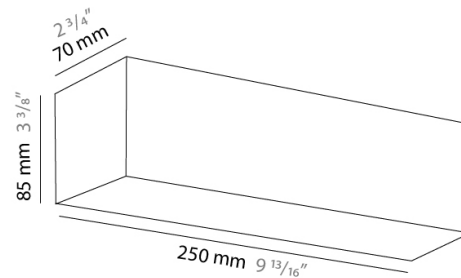

TOY SURFACE

D83281-MSS

GENERAL

Series: Toy _____

Brand: Panzeri _____

Division: Design _____

Mounting Type: Surface _____

Mounting Location: Wall _____

PHYSICAL

Shape: Rectangle _____

Length (mm): 250 _____

Length (in): $9 \frac{13}{16}$ _____

Height (mm): 70 _____

Height (in): $2 \frac{3}{4}$ _____

Extension (mm): 85 _____

Extension (in): $3 \frac{3}{8}$ _____

Light Distribution: Direct / Indirect _____

Weight (kg): 0.82 _____

Weight (lbs): 1.8 _____

Diffuser: Frost White Glass _____

Fixture Material: Metal _____

ELECTRICAL

Lamp Type: LED _____

Input Wattage (W): 13 _____

Total Output Wattage (W): 12 _____

Driver Included: Yes _____

Driver Location: Integrated _____

Driver Type: Integral LED driver, 700mA (Dimming and 277V options available with remote driver sold separately) _____

LED

Color Temperature (°K): 3000 _____

Max. Delivered Lumen (lm): 938 _____

CRI: >80 CRI _____

OPTICAL

RATINGS AND CERTIFICATIONS

Certified By: CSA Certified to UL and CSA Standards _____

IP rating: IP20 _____